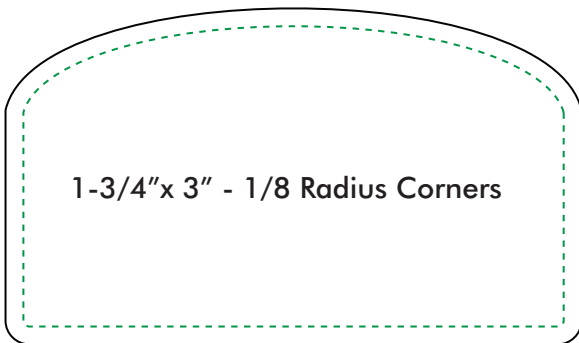

WOOD Factory Personalized

————— Badge Face-Plate Size/Cut Line

- - - - - Target Area for Logo

Please contact us with any questions you may have at:

namebadges.com
info@namebadges.com
877-822-3437

Quantity:	1-5	6-10	11-24	25-74	75-149	150-249	250-499	500-749	750-999	1000-2499	2500+
Price Per Badge:	$ 14.05	$ 13.49	$12.36	$ 11.24	$ 10.12	$ 9.44	$ 8.77	$ 8.09	$ 7.64	$ 7.08	$ 6.74