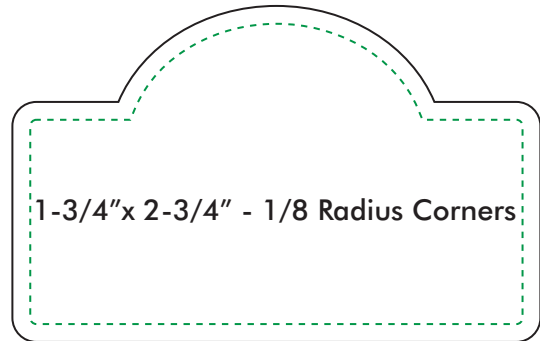

WOOD Factory Personalized

————— Badge Face-Plate Size/Cut Line

- - - - - Target Area for Logo

Please contact us with any questions you may have at:

namebadges.com
info@namebadges.com
877-822-3437

Quantity:	1-5	6-10	11-24	25-74	75-149	150-249	250-499	500-749	750-999	1000-2499	2500+
Price Per Badge:	$ 14.05	$ 13.49	$12.36	$ 11.24	$ 10.12	$ 9.44	$ 8.77	$ 8.09	$ 7.64	$ 7.08	$ 6.74