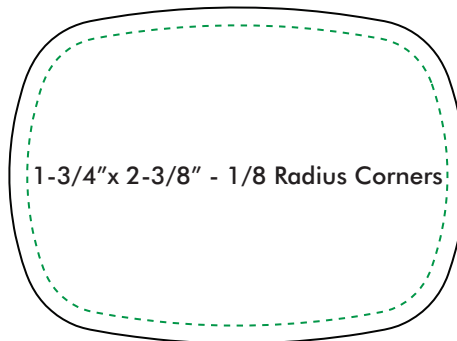

Quantity:	1-5	6-10	11-24	25-74	75-149	150-249	250-499	500-749	750-999	1000-2499	2500+
Price Per Badge:	$ 12.33	$ 11.83	$ 10.85	$ 9.86	$ 8.87	$ 8.28	$ 7.69	$ 7.10	$ 6.70	$ 6.21	$ 5.92