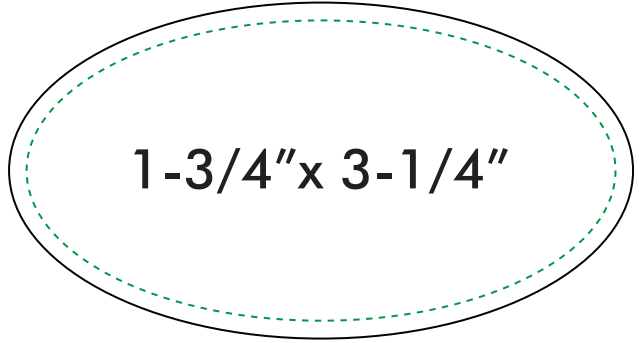

LEATHER BADGES

————— Badge Face-Plate Size/Cut Lines
- - - - - Target Area for Logo

Please contact us with any questions you may have at:
namebadges.com
info@namebadges.com
877-822-3437

Quantity:	1-5	6-10	11-24	25-74	75-149	150-249	250-499	500-749	750-999	1000-2499	2500+
Price Per Badge:	\$12.23	\$11.74	\$10.76	\$9.78	\$8.80	\$8.22	\$7.63	\$7.04	\$6.65	\$6.16	\$5.87