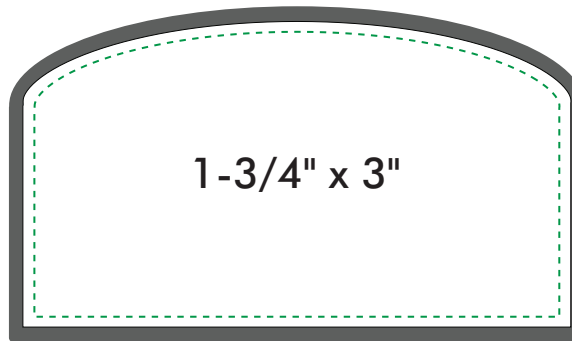

METAL CLASSIC BEVEL Factory Personalized

 Metal Badge Carrier

 Badge Face-Plate Size/Cut Line

 Target Area for Logo

Please contact us with any questions you may have at:

namebadges.com
info@namebadges.com
877-822-3437